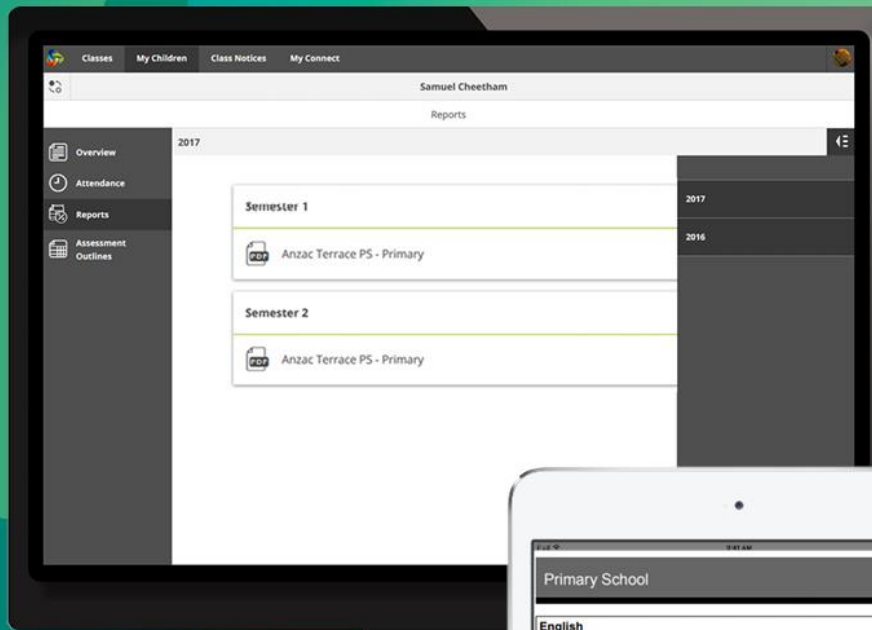

Download your child's report or print if you like