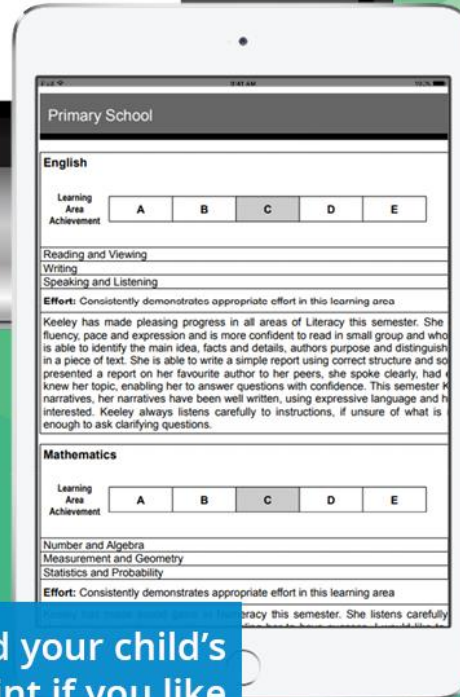

Download your child's report or print if you like