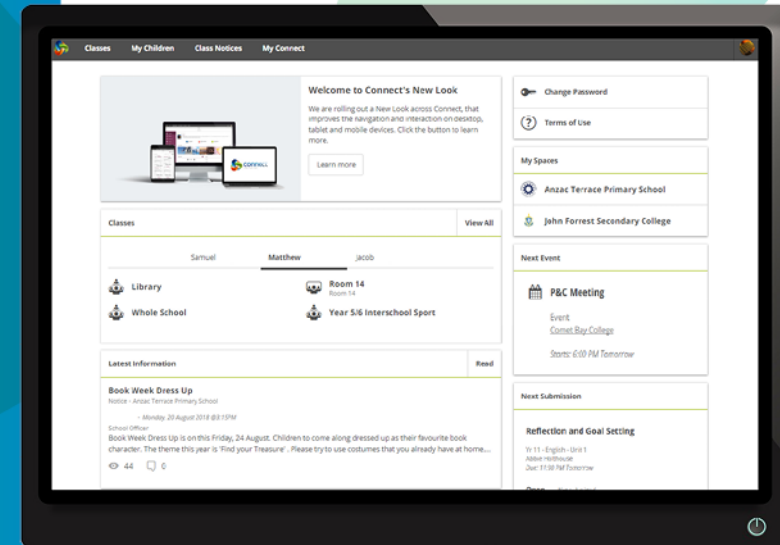

WA school Parent

Watch how other parents are enjoying the use of Connect  
<https://vimeo.com/234791047>

Secure  
Convenient  
Paperless

See all your children's Connect classes for notices, calendar events, learning activities and assignments