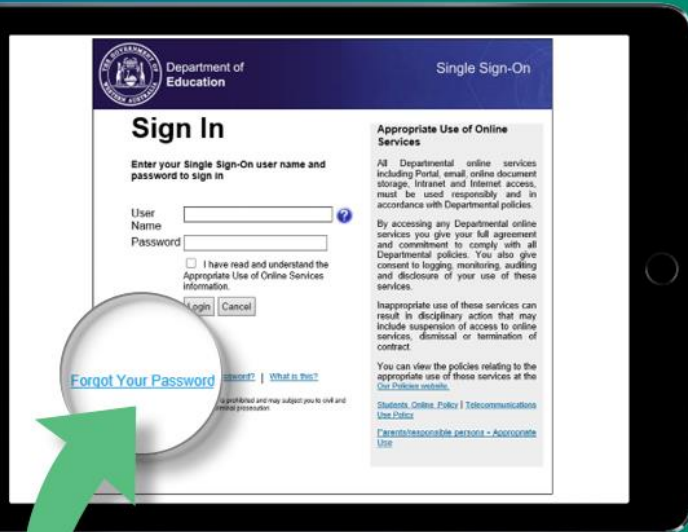

Login to CONNECT

USING YOUR PREFERRED BROWSER

Use your P-number as your user name

If you can't remember your login details follow the 'Forgot Your Password' link