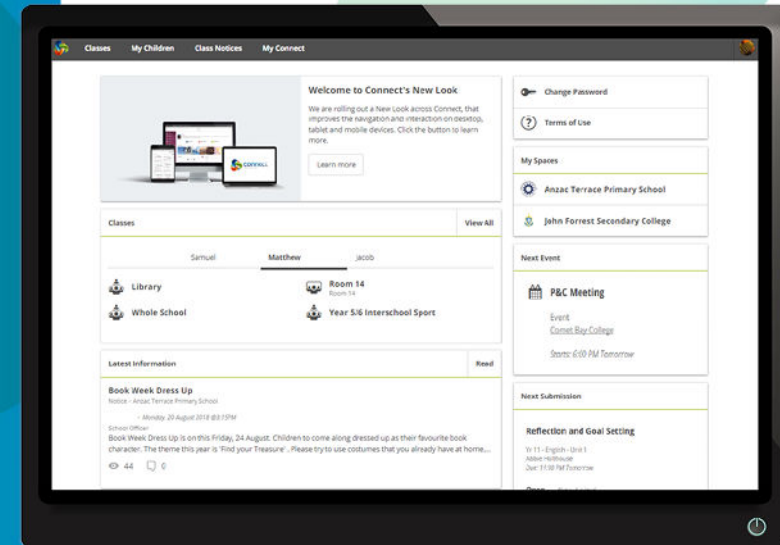

Harrisdale.SHS@education.wa.edu.au

08 9397 8000

“ I have three kids in three different schools and I can just go into Connect and see how they are all doing ... it's a one-stop-shop ”

WA school Parent

Watch how other parents are enjoying the use of Connect
<https://vimeo.com/234791047>

Secure
Convenient
Paperless

See all your children's Connect classes for notices, calendar events, learning activities and assignments

Login to CONNECT

USING YOUR PREFERRED BROWSER

Use your P-number as your user name