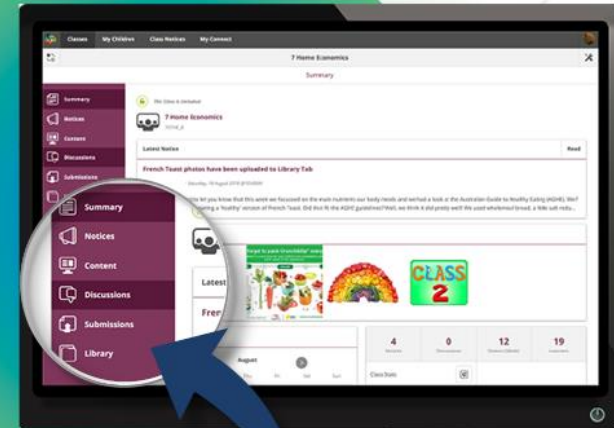

# Login to CONNECT

USING YOUR PREFERRED BROWSER

Use your P-number as your user name

If you can't remember your login details follow the 'Forgot Your Password' link

Download your child's report or print if you like

While you're in Connect

See a weekly view of your child's attendance

See what else Connect has to offer