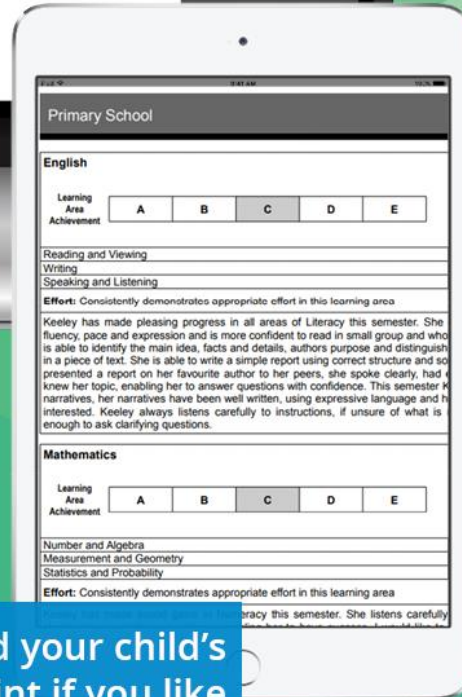

Login to CONNECT

USING YOUR PREFERRED BROWSER

Use your P-number as your user name

If you can't remember your login details follow the 'Forgot Your Password' link

Download your child's report or print if you like

While you're in Connect

See a weekly view of your child's attendance

See what else Connect has to offer