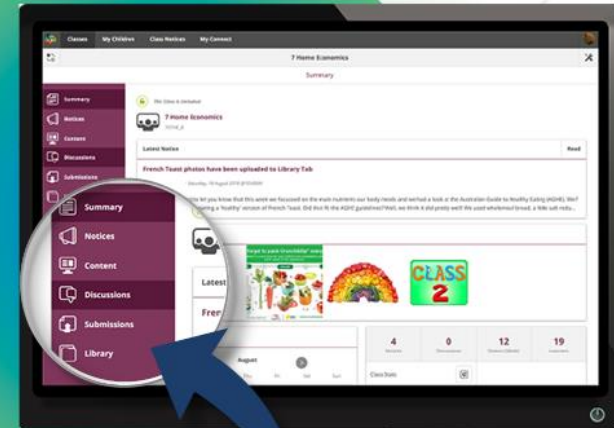

Login to CONNECT

USING YOUR PREFERRED BROWSER

Use your P-number as your user name

If you can't remember your login details follow the 'Forgot Your Password' link

Download your child's report or print if you like

While you're in Connect

See a weekly view of your child's attendance

See what else Connect has to offer